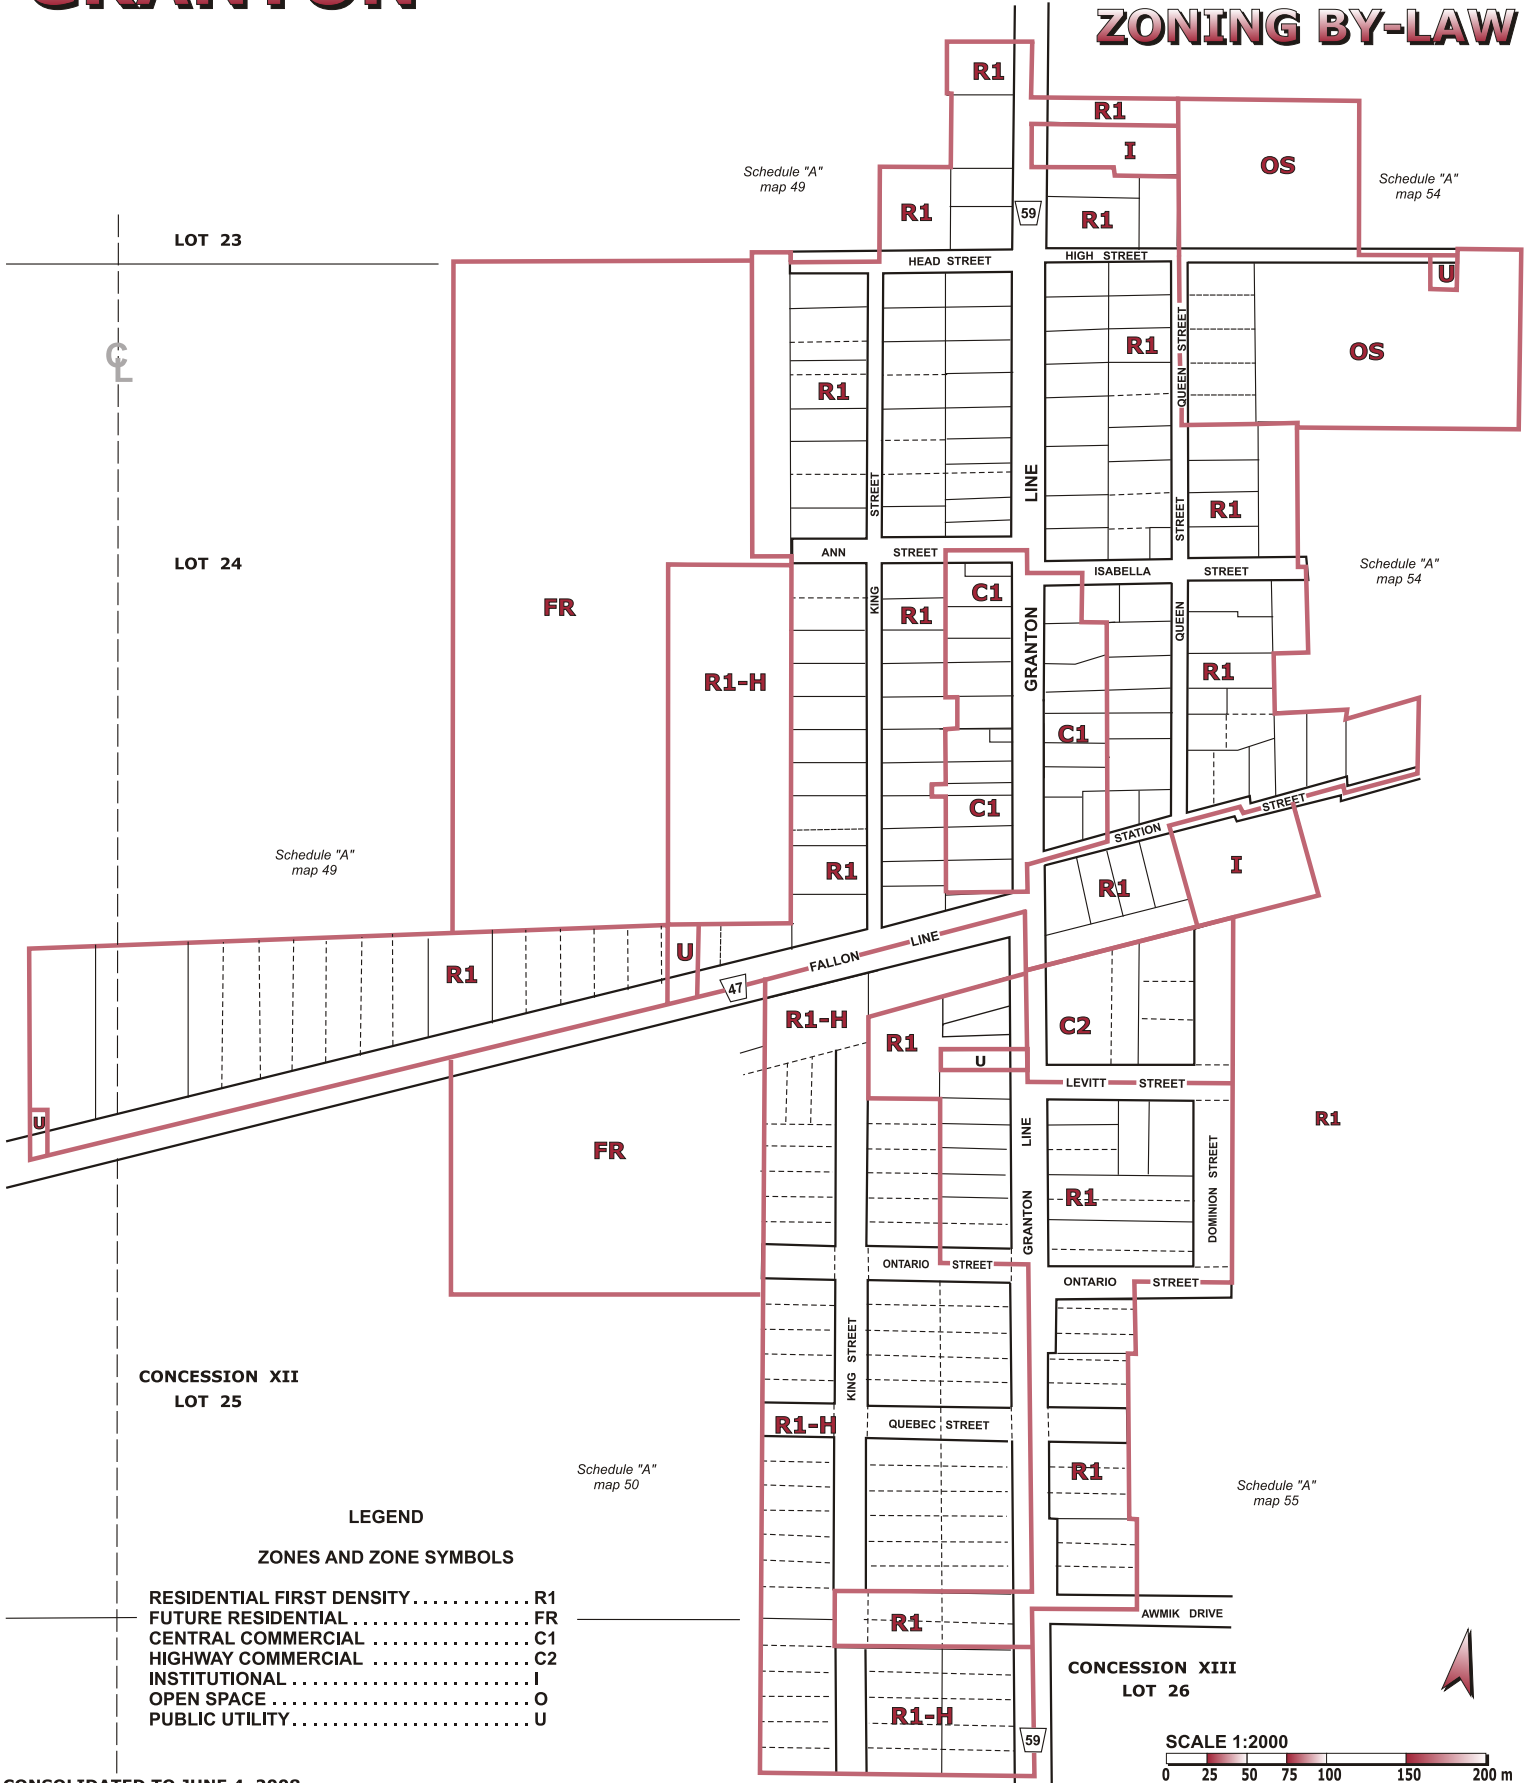

GRANTON

SCHEDULE "C" ZONING BY-LAW

LOT 23

LOT 24

CONCESSION XII
LOT 25

LEGEND
ZONES AND ZONE SYMBOLS

- RESIDENTIAL FIRST DENSITY R1
- FUTURE RESIDENTIAL FR
- CENTRAL COMMERCIAL C1
- HIGHWAY COMMERCIAL C2
- INSTITUTIONAL I
- OPEN SPACE O
- PUBLIC UTILITY U

Schedule "A"
map 50

Schedule "A"
map 55

CONCESSION XIII
LOT 26